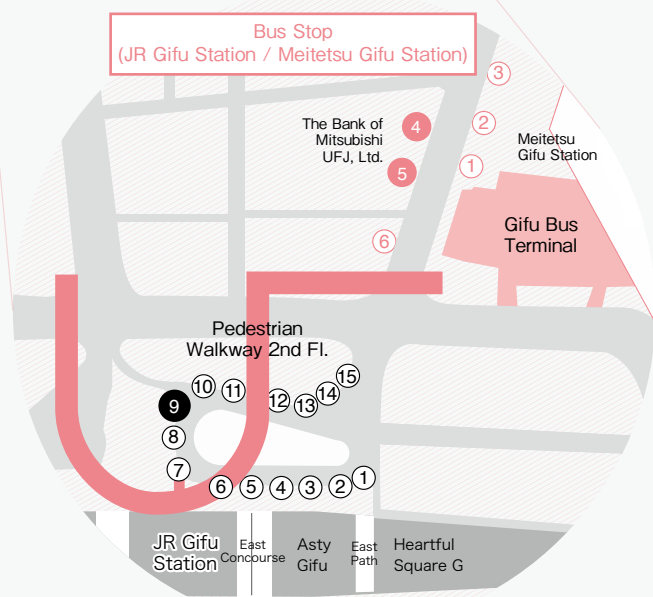

Bus Stops

Bus Stops at JR Gifu Eki Kitaguchi (Gifu Station North Exit)				
Bus Stop	Line	Route Number	Destination	Time Required
JR Gifu - 9	Gifu University/ University Hospital	C70	Gifu University Hospital	30minutes
JR Gifu - 9	Gifu University/ University Hospital	C71	Gifu University Hospital	25minutes (Seiryu Liner)
JR Gifu - 9	Gifu University/ University Hospital	C72	Gifu University Hospital	25minutes (nonstop)
JR Gifu - 9	Gifu University/ University Hospital	C72	Gifu University	30minutes (nonstop)
JR Gifu - 9	Ginancho (via Nagara Bridge)	N45	Gifu University Hospital	35 minutes

Bus Stops at Meitetsu Gifu Station				
Bus Stop	Line	Route Number	Destination	Time Required
Meitetsu Gifu - 5	Gifu University/ University Hospital	C70	Gifu University Hospital	30minutes
Bus Terminal - E	Gifu University/ University Hospital	C72	Gifu University Hospital	25minutes (nonstop)
Bus Terminal - E	Gifu University/ University Hospital	C72	Gifu University	30minutes (nonstop)
Meitetsu Gifu - 4	Ginancho (via Nagara Bridge)	N45	Gifu University Hospital	35minutes

- All buses stop at Gifu University. Buses running via Chusetsu Bridge for Bus Route C.
- No nonstop bus service during school holidays and weekends.
- Seiryu Liner is an articulated bus which has only three stops to Gifu University (capacity: 130 passengers).